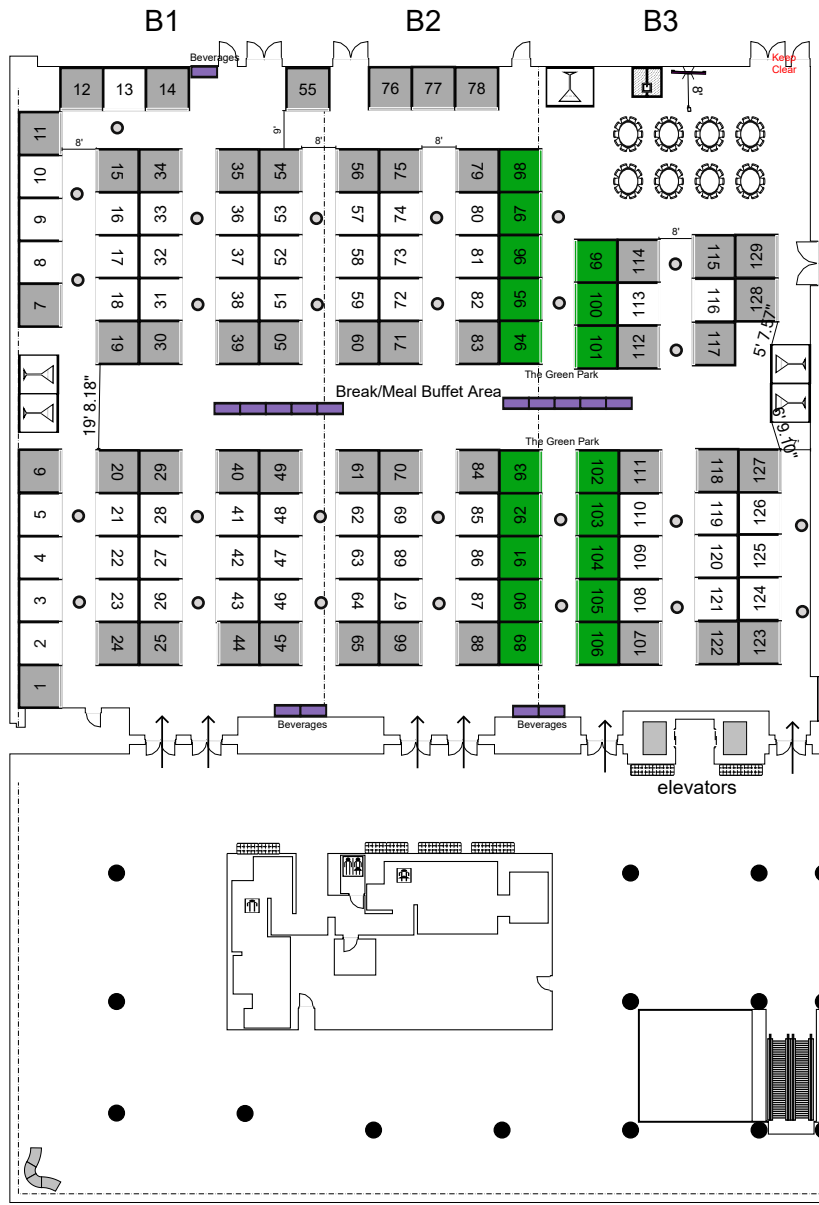

Ballroom

Exhibits 129 10ft booths

Bars only in place for
Happy Hour

- = Sponsor Booths
- = Green Park Booths
- = Regular Booths