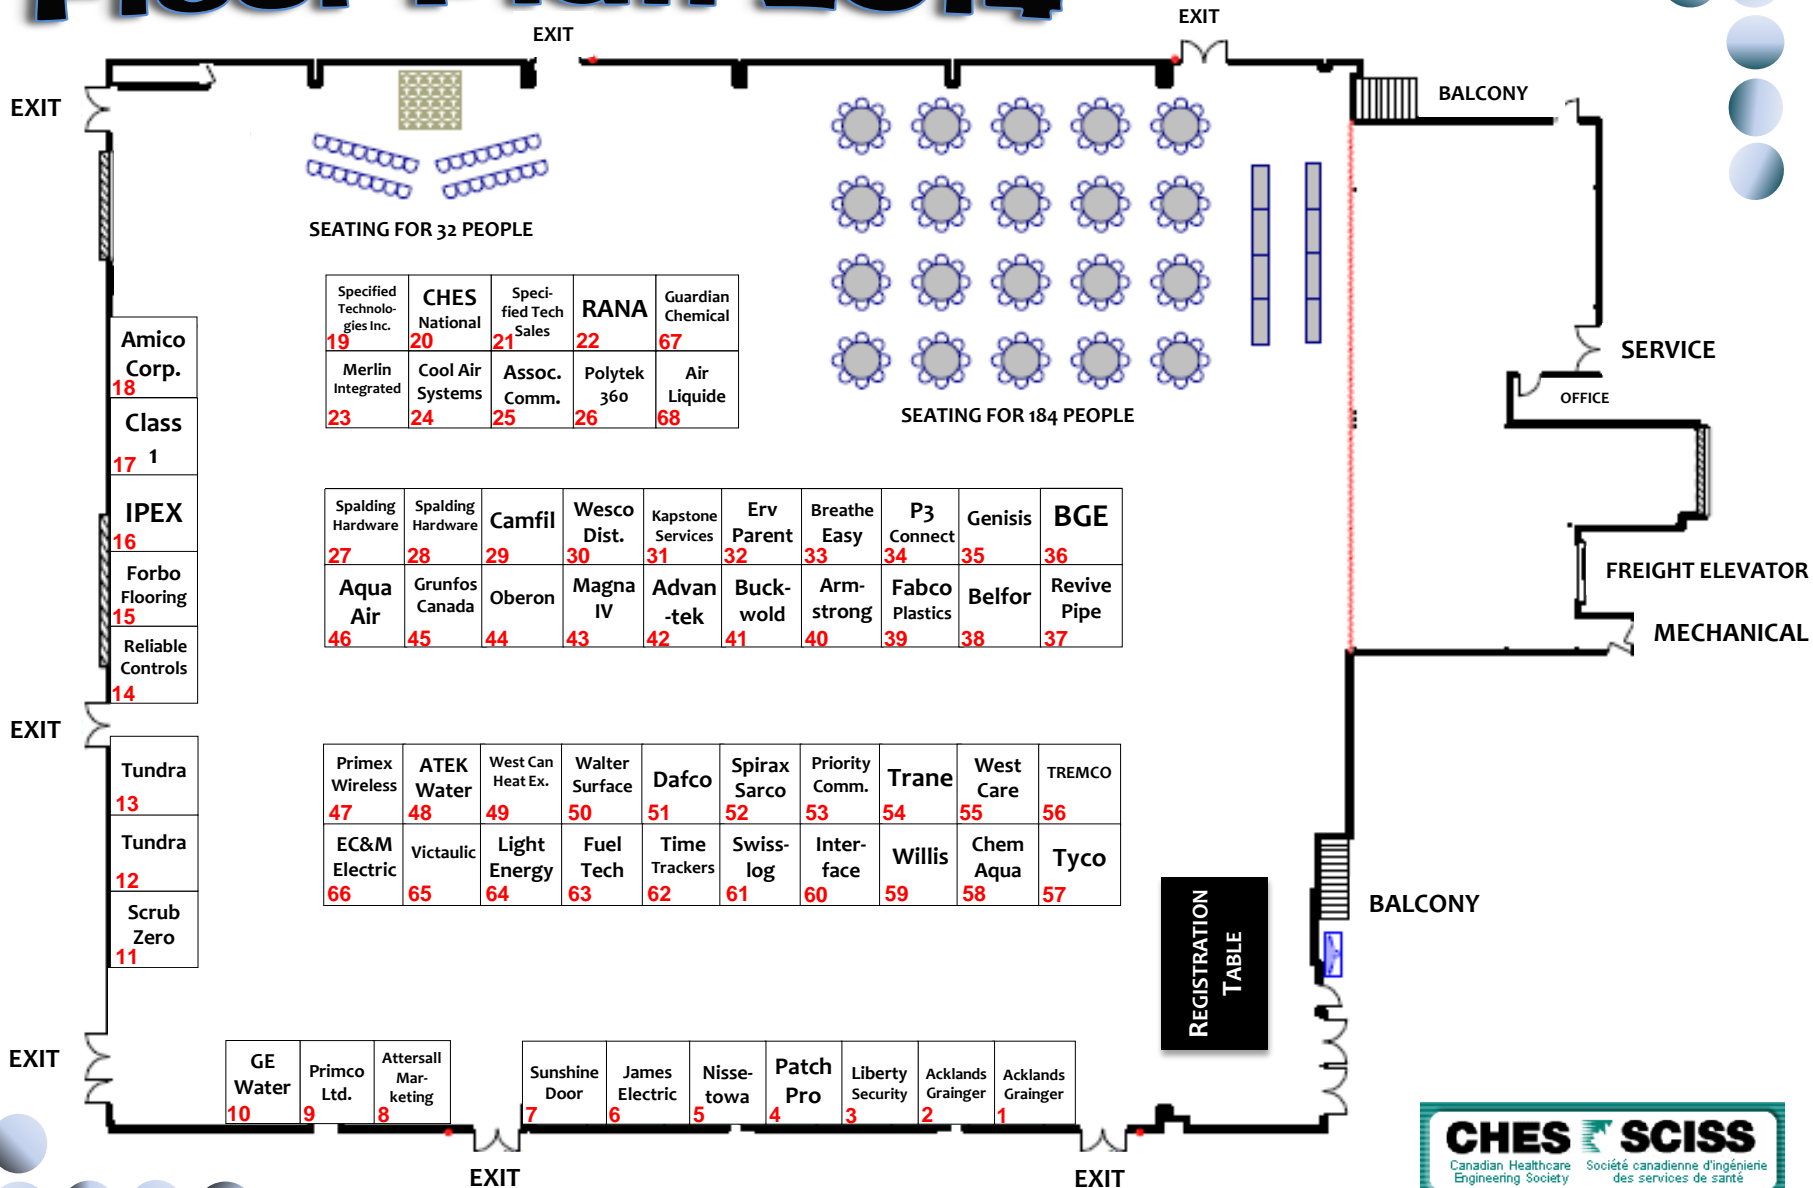

# Exhibition Centre Floor Plan 2014

SEATING FOR 32 PEOPLE

Specified Technologies Inc. 19	CHES National 20	Specified Tech Sales 21	RANA 22	Guardian Chemical 67
Merlin Integrated 23	Cool Air Systems 24	Assoc. Comm. 25	Polytek 360 26	Air Liquide 68

SEATING FOR 184 PEOPLE

Spalding Hardware 27	Spalding Hardware 28	Camfil 29	Wesco Dist. 30	Kapstone Services 31	Erv Parent 32	Breathe Easy 33	P3 Connect 34	Genisis 35	BGE 36
Aqua Air 46	Grunfos Canada 45	Oberon 44	Magna IV 43	Advan-tek 42	Buckwold 41	Armstrong 40	Fabco Plastics 39	Belfor 38	Revive Pipe 37